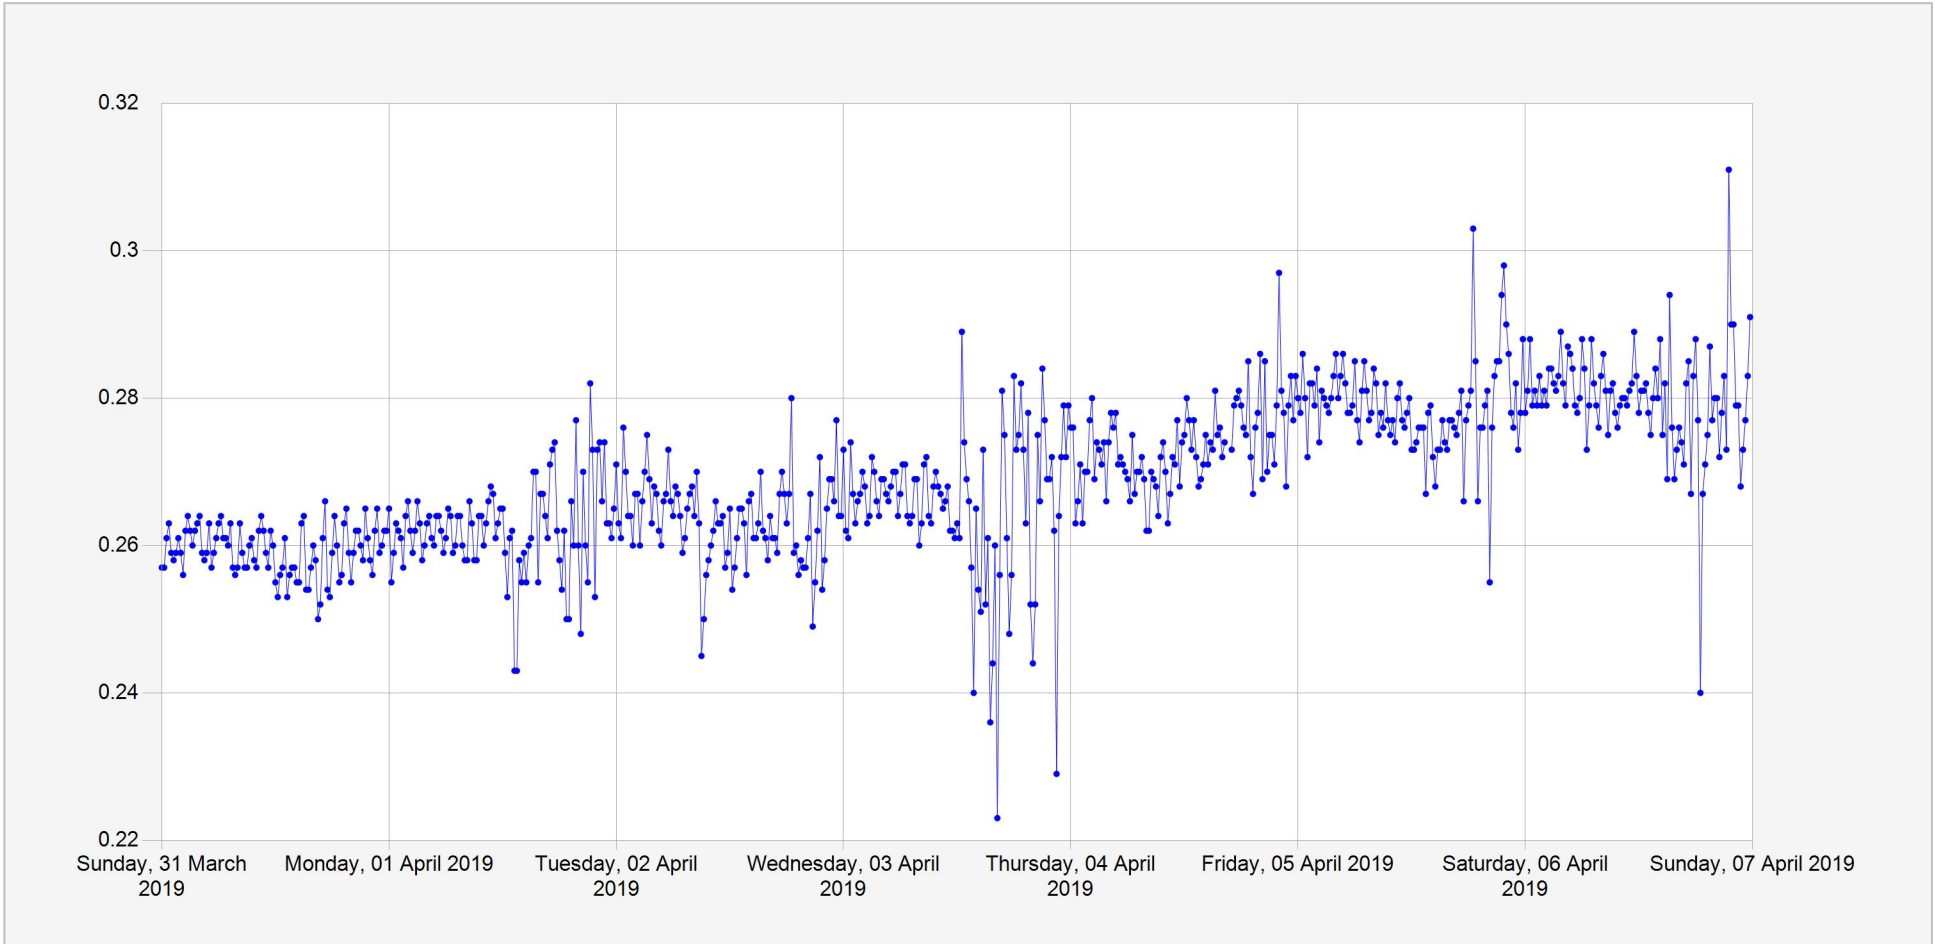

Burera Daily Water level

Units: m
Identifier: Stage.Telemetry@294702
Location: Ntaruka(Lake Burera)

Week of: 2019-March-31

Date Processed: April 8, 2019 07:37

Page 1 of 1

DISCLAIMER :

The data made available through this portal is provided by RWFA to help the sustainable development of water resources and increase our water knowledge base. We ask that resulting research and studies be published and shared with RWFA. Additionally the data is provided 'as is' and RWFA takes no responsibility for any loss or damage suffered as a result of using this data. By downloading this data you are explicitly agreeing to these conditions.