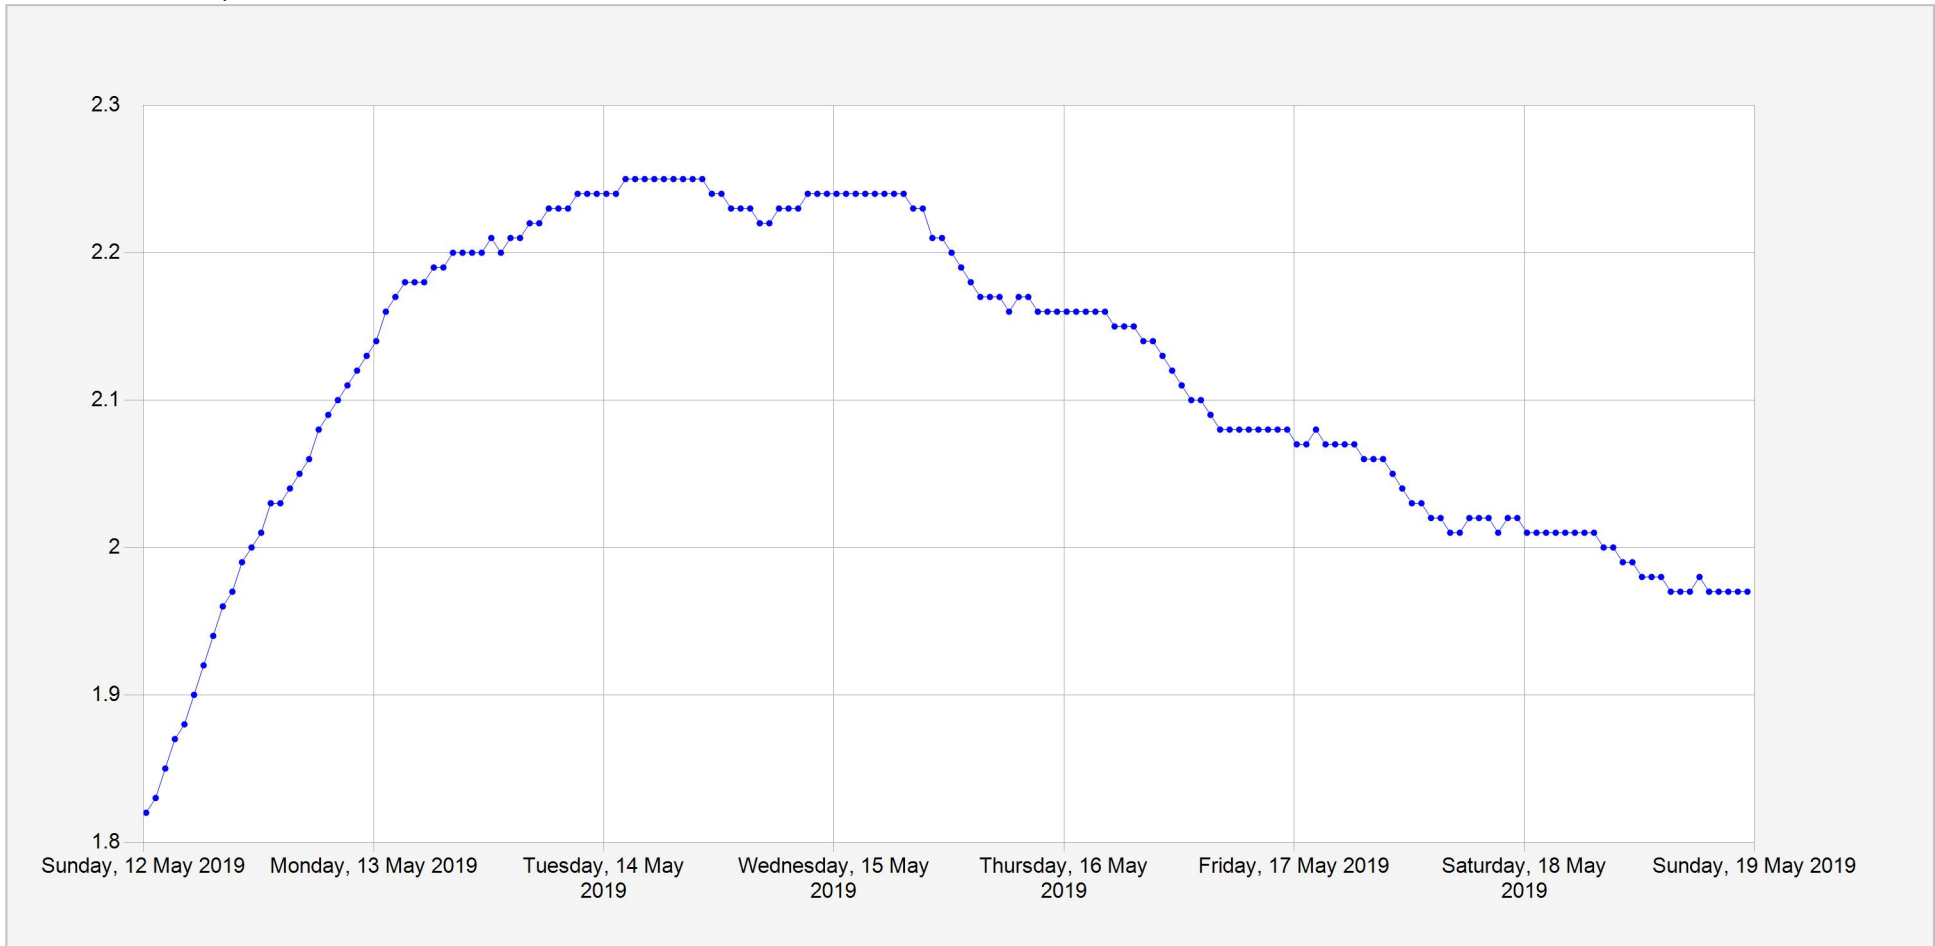

Akagera Daily Water Level

Units: m
Identifier: Stage.Telemetry1@259501
Location: Kanzenze

Week of: 2019-May-12

Date Processed: May 20, 2019 07:54

Page 1 of 1

DISCLAIMER :

The data made available through this portal is provided by RWFA to help the sustainable development of water resources and increase our water knowledge base. We ask that resulting research and studies be published and shared with RWFA. Additionally the data is provided 'as is' and RWFA takes no responsibility for any loss or damage suffered as a result of using this data. By downloading this data you are explicitly agreeing to these conditions.