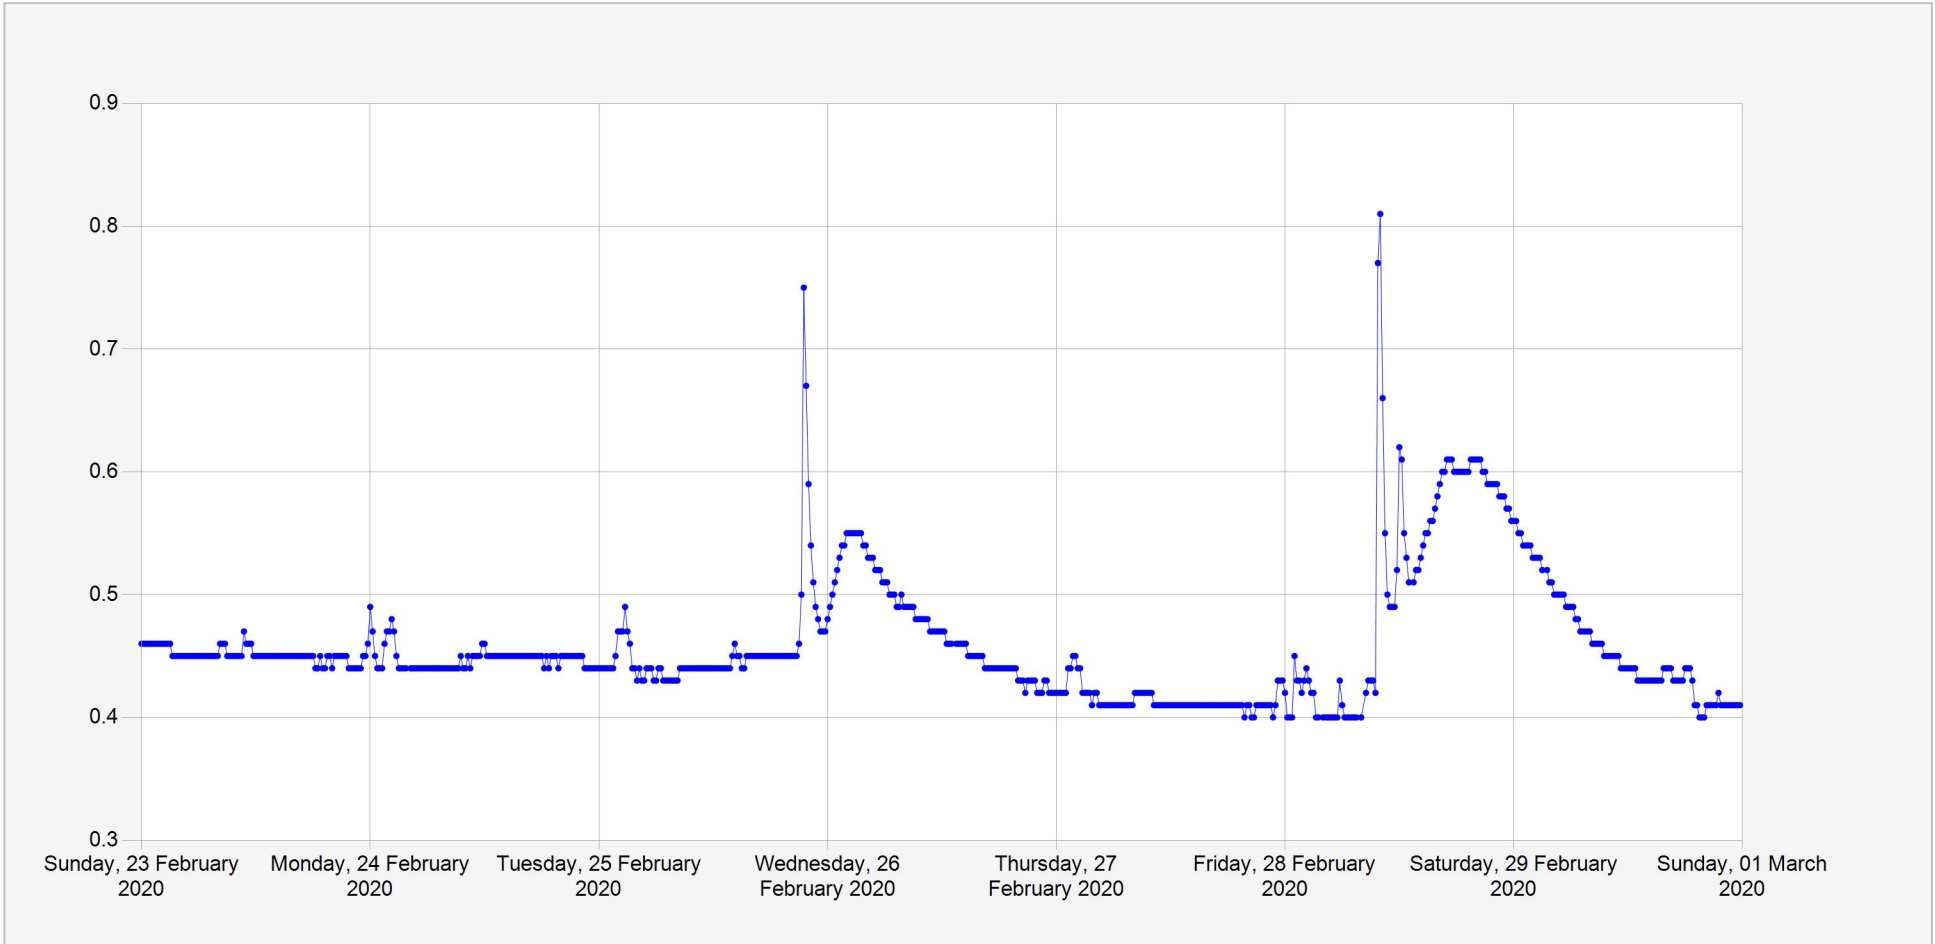

### Mpazi Daily Water Level

**Units:** m  
**Identifier:** Stage.Telemetry@SW12  
**Location:** Mpazi outlet

Week of: 2020-February-23

Date Processed: March 2, 2020 09:30

Page 1 of 1

**DISCLAIMER :**

The data made available through this portal is provided by RWFA to help the sustainable development of water resources and increase our water knowledge base. We ask that resulting research and studies be published and shared with RWFA. Additionally the data is provided 'as is' and RWFA takes no responsibility for any loss or damage suffered as a result of using this data. By downloading this data you are explicitly agreeing to these conditions.