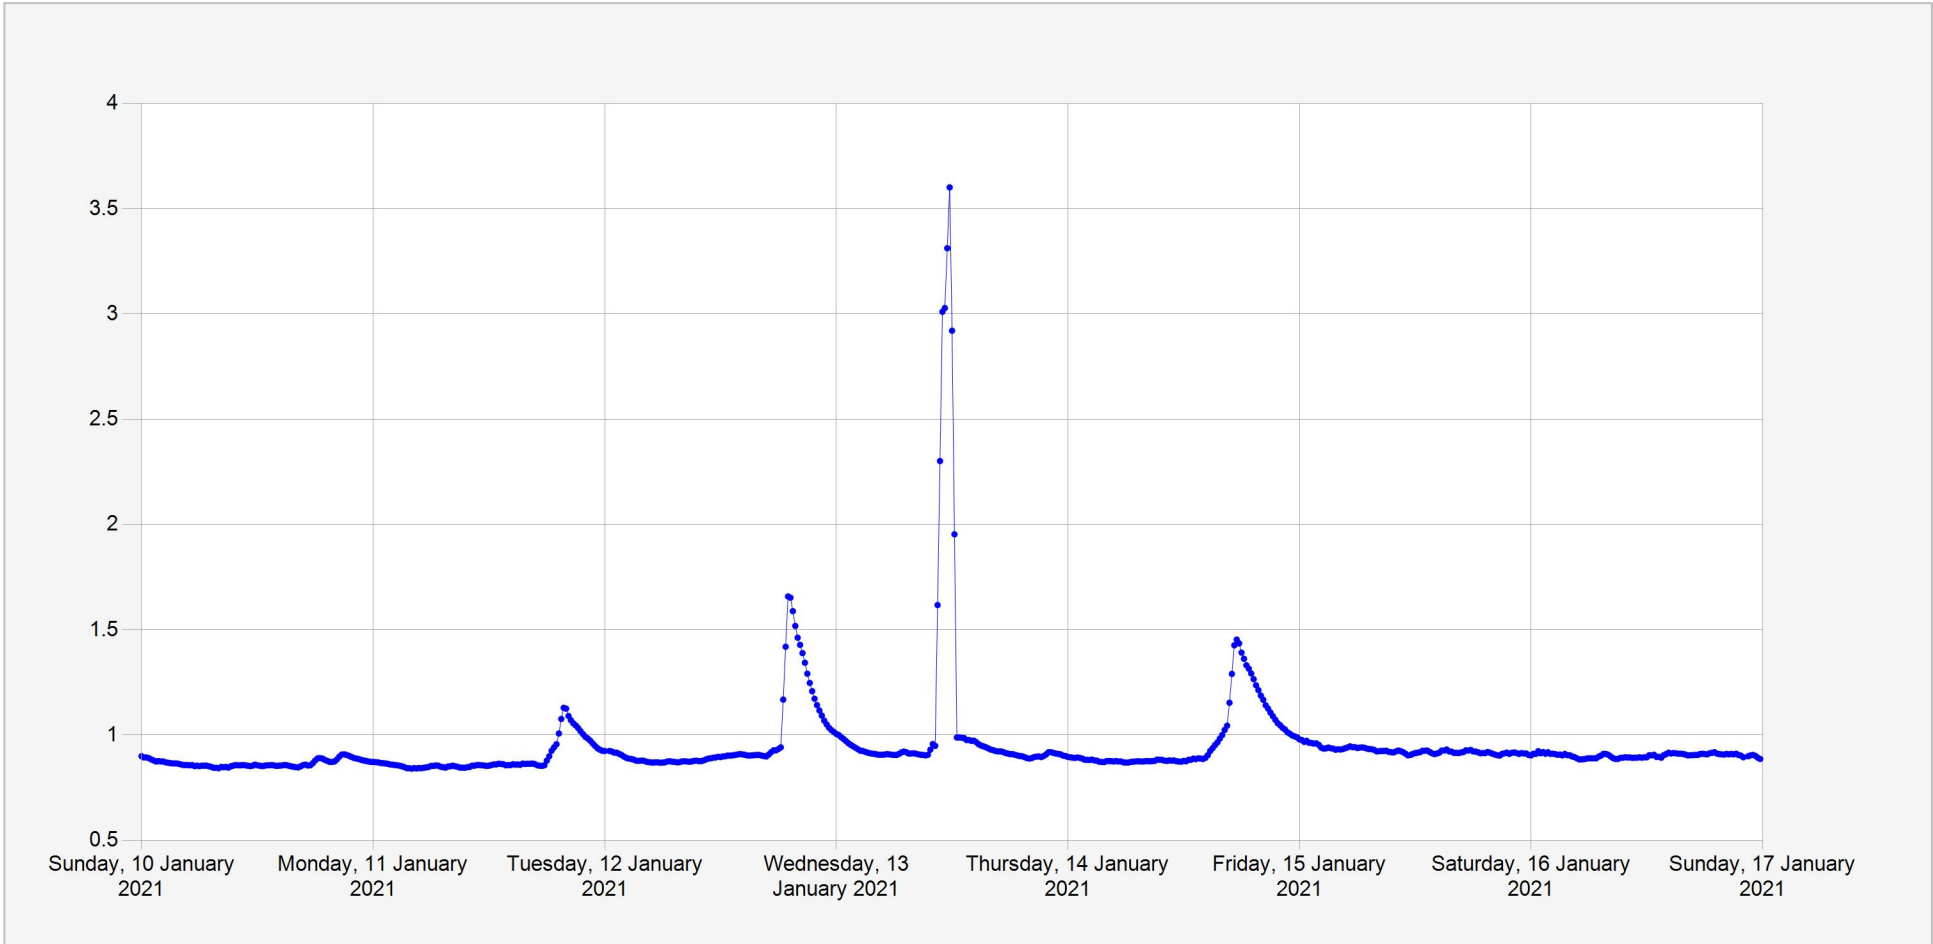

Nyundo Sebeya Daily Water Level

**Units:** m  
**Identifier:** Stage.Telemetry@196501  
**Location:** Nyundo

Week of: 2021-January-10

Date Processed: March 5, 2021 15:24

Page 1 of 1

**DISCLAIMER :**  
The data made available through this portal is provided by RWFA to help the sustainable development of water resources and increase our water knowledge base. We ask that resulting research and studies be published and shared with RWFA. Additionally the data is provided 'as is' and RWFA takes no responsibility for any loss or damage suffered as a result of using this data. By downloading this data you are explicitly agreeing to these conditions.