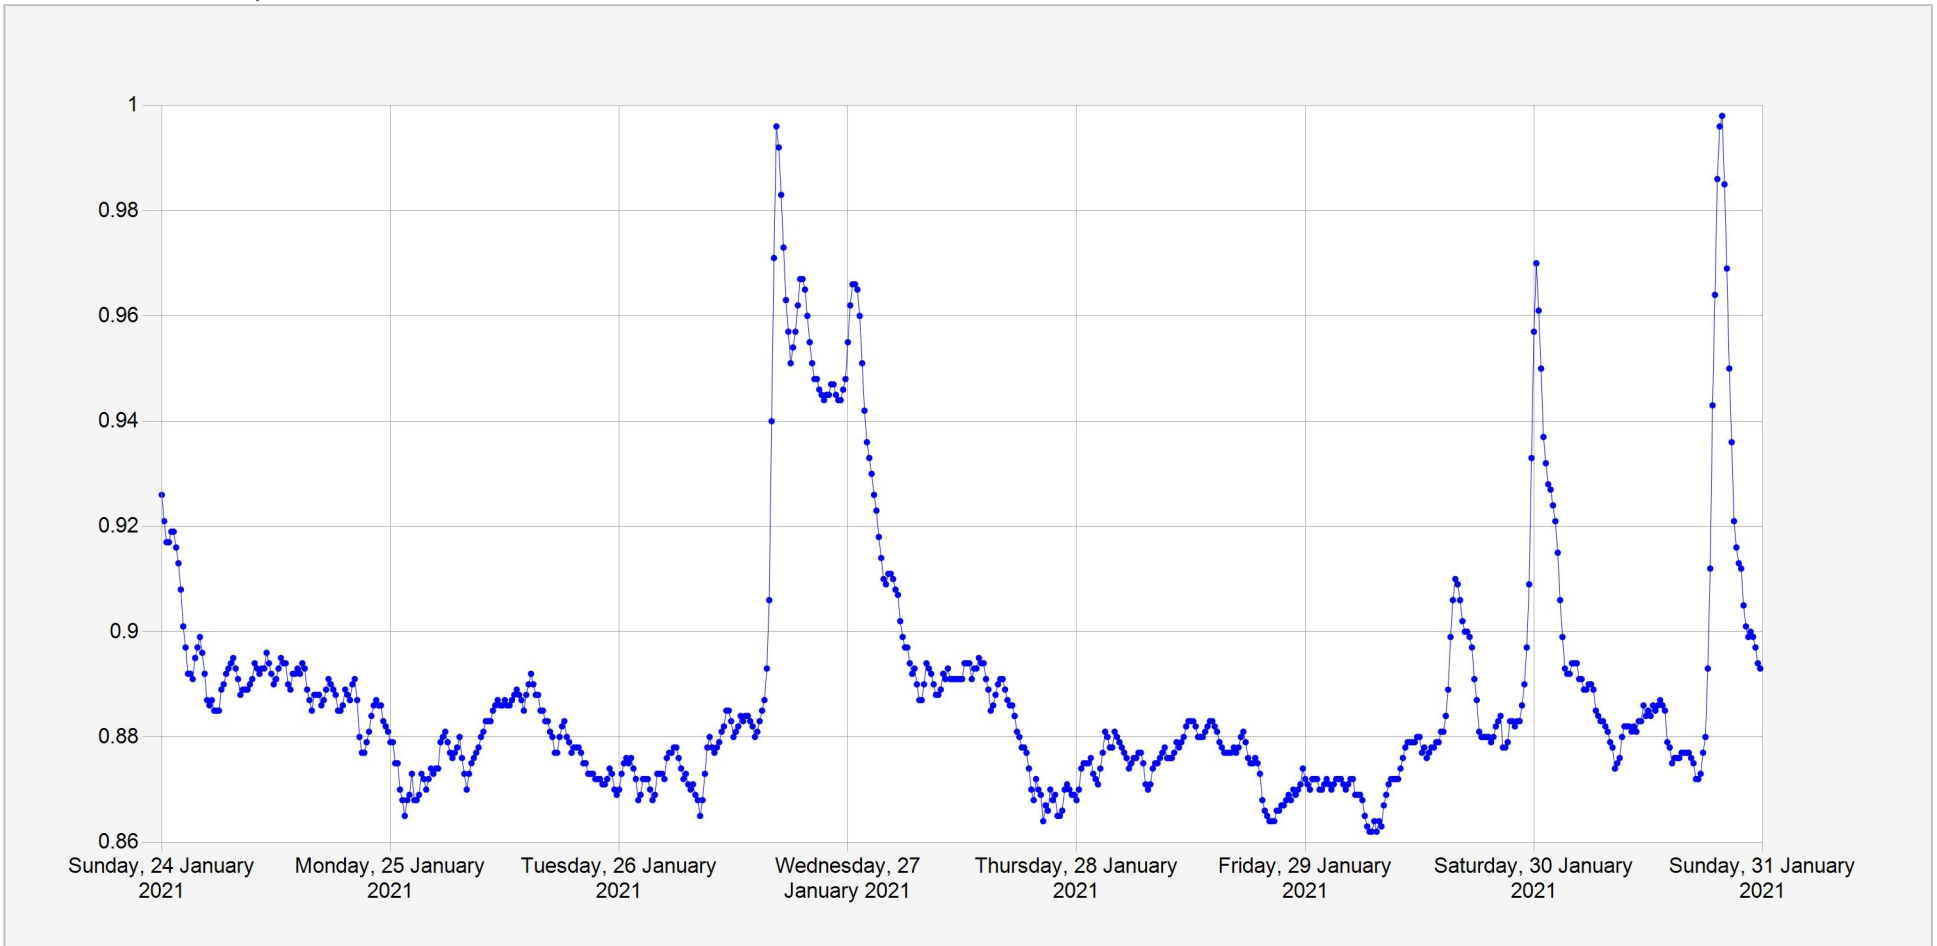

Nyundo Sebeya Daily Water Level

**Units:** m  
**Identifier:** Stage.Telemetry@196501  
**Location:** Nyundo

Week of: 2021-January-24

Date Processed: March 5, 2021 15:24

Page 1 of 1

DISCLAIMER :

The data made available through this portal is provided by RWFA to help the sustainable development of water resources and increase our water knowledge base. We ask that resulting research and studies be published and shared with RWFA. Additionally the data is provided 'as is' and RWFA takes no responsibility for any loss or damage suffered as a result of using this data. By downloading this data you are explicitly agreeing to these conditions.