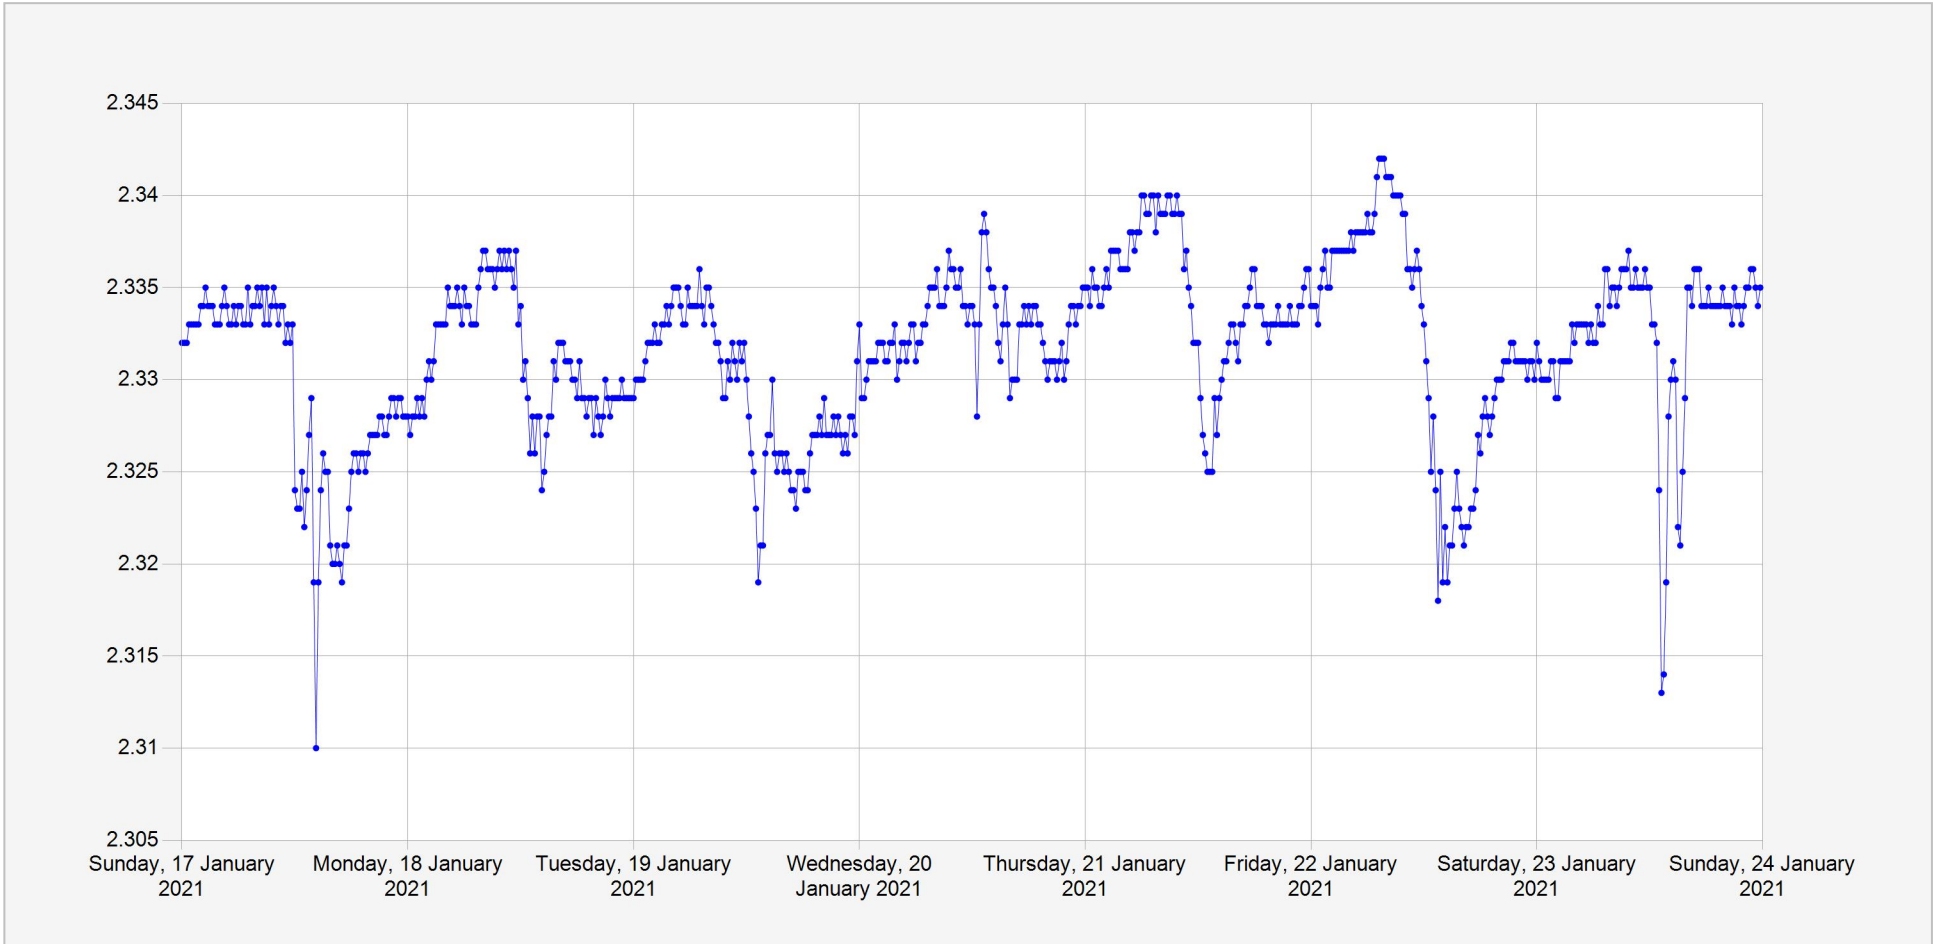

Mfuno Akagera Daily Water Level

Units: m
Identifier: Stage.Telemetry@255501
Location: Mfuno

Week of: 2021-January-17

Date Processed: March 5, 2021 14:47

Page 1 of 1

DISCLAIMER :

The data made available through this portal is provided by RWFA to help the sustainable development of water resources and increase our water knowledge base. We ask that resulting research and studies be published and shared with RWFA. Additionally the data is provided 'as is' and RWFA takes no responsibility for any loss or damage suffered as a result of using this data. By downloading this data you are explicitly agreeing to these conditions.